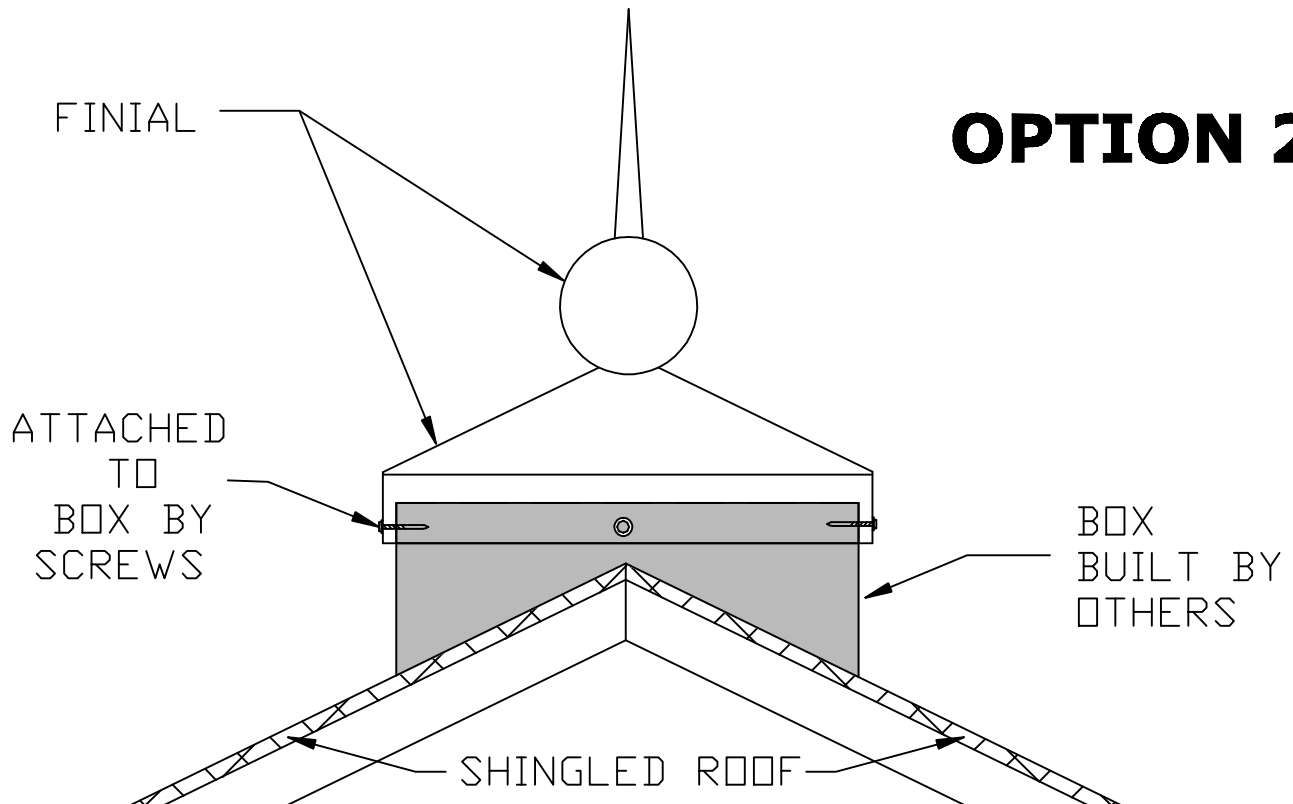

RUTLAND GUTTER SUPPLY LLC

rutlandguttersupply@yahoo.com Ph: 407-859-1119 Fax: 407-859-1123

OPTION 1

FINIAL ATTACHED TO SHINGLE ROOF

OPTION 2

FINIAL ATTACHED TO SHINGLE ROOF

CUSTOM ORDERS CAN NOT BE RETURNED