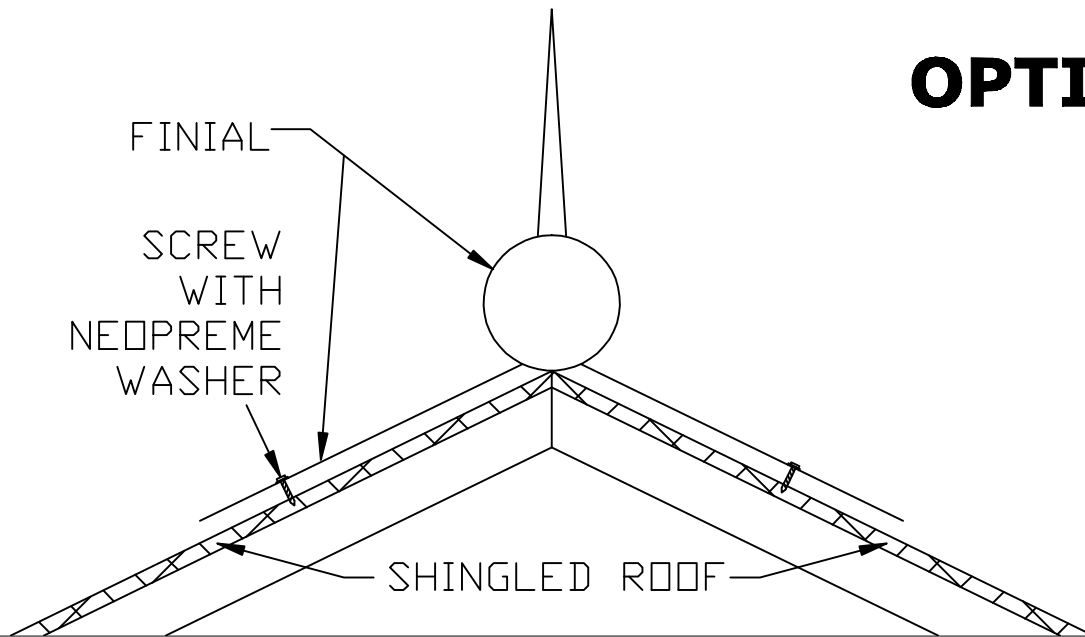

RUTLAND GUTTER SUPPLY LLC

rutlandguttersupply@yahoo.com Ph: 407-859-1119 Fax: 407-859-1123

OPTION 1

FINIAL ATTACHED TO SHINGLE ROOF

OPTION 2

FINIAL ATTACHED TO SHINGLE ROOF

CUSTOM ORDERS CAN NOT BE RETURNED