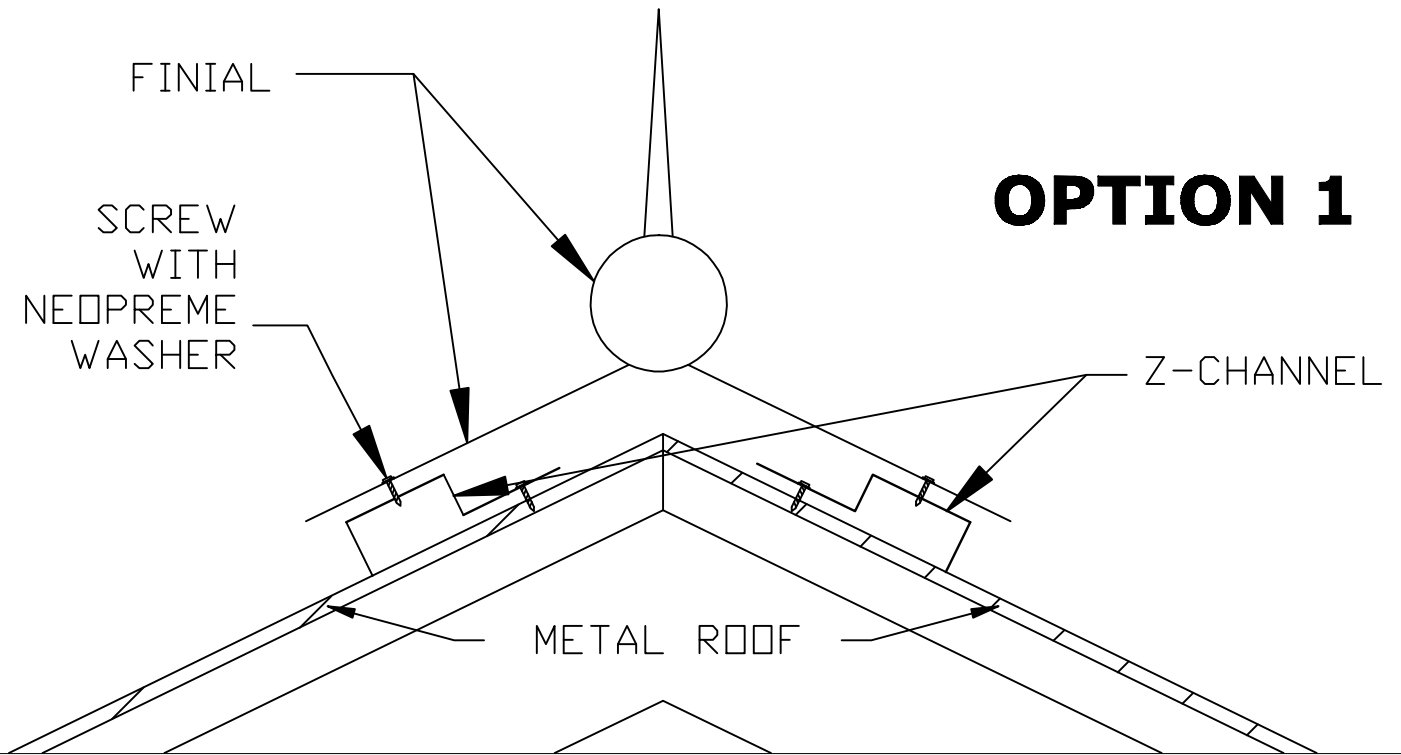

RUTLAND GUTTER SUPPLY LLC

rutlandguttersupply@yahoo.com Ph: 407-859-1119 Fax: 407-859-1123

FINIAL ATTACHED TO METAL ROOF

FINIAL ATTACHED TO METAL ROOF

CUSTOM ORDERS CAN NOT BE RETURNED