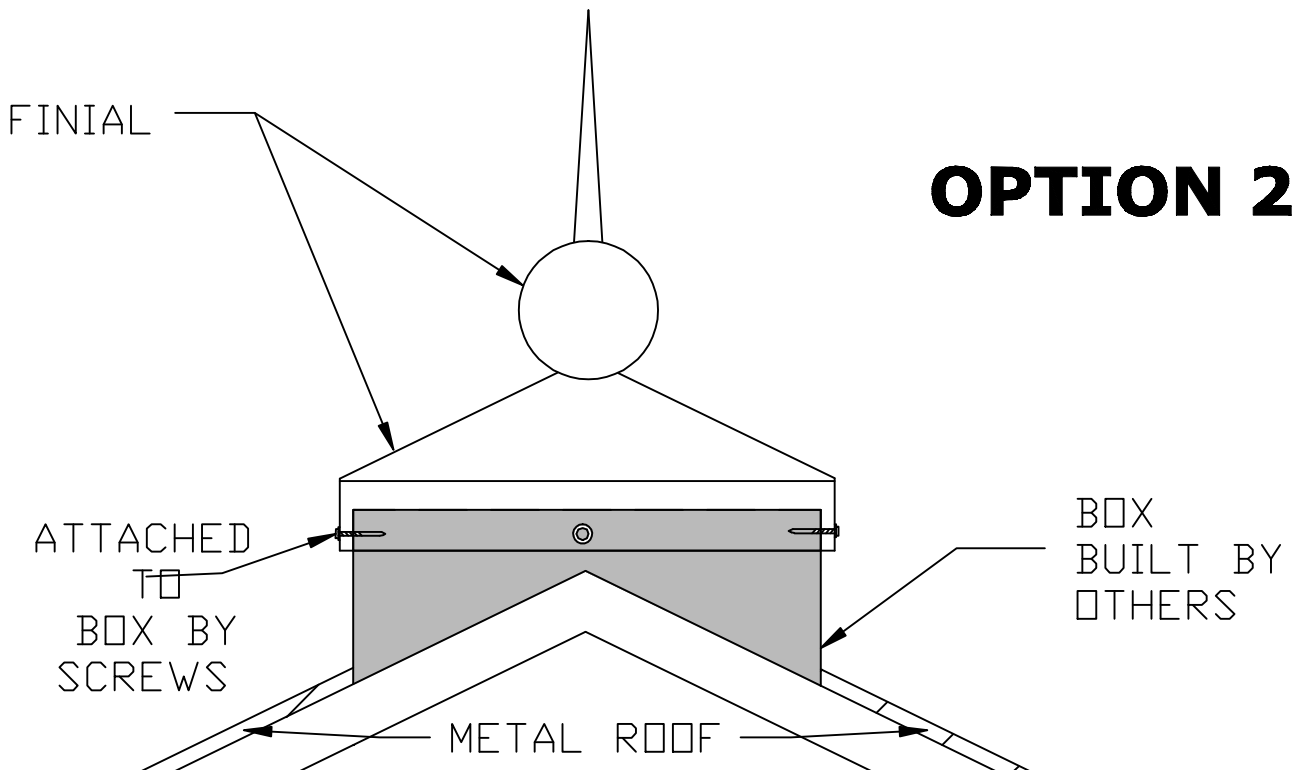

RUTLAND GUTTER SUPPLY LLC

rutlandguttersupply@yahoo.com Ph: 407-859-1119 Fax: 407-859-1123

FINIAL ATTACHED TO METAL ROOF

FINIAL ATTACHED TO METAL ROOF

CUSTOM ORDERS CAN NOT BE RETURNED