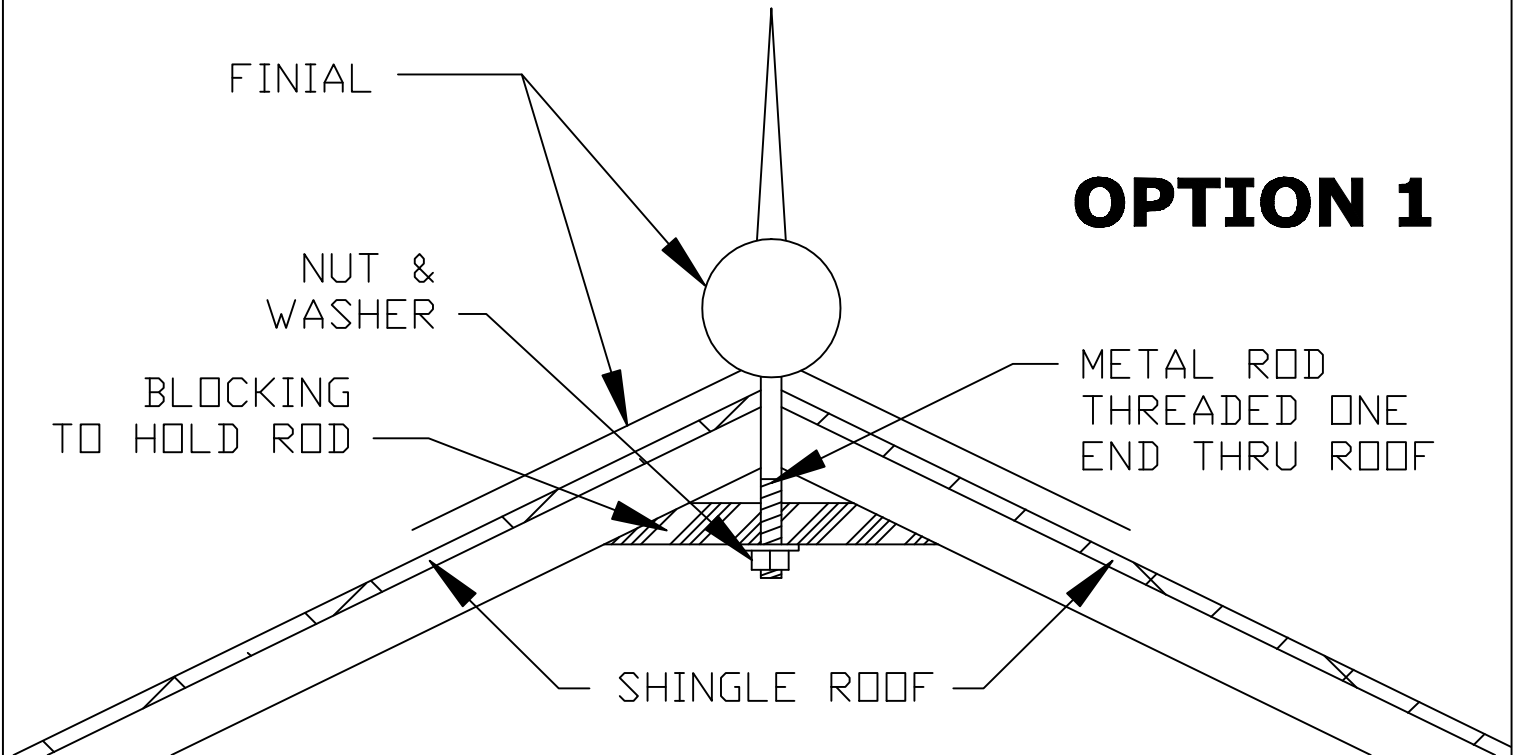

RUTLAND GUTTER SUPPLY LLC

rutlandguttersupply@yahoo.com Ph: 407-859-1119 Fax: 407-859-1123

FINIAL ATTACHED TO SHINGLE ROOF

FINIAL ATTACHED TO METAL ROOF

CUSTOM ORDERS CAN NOT BE RETURNED