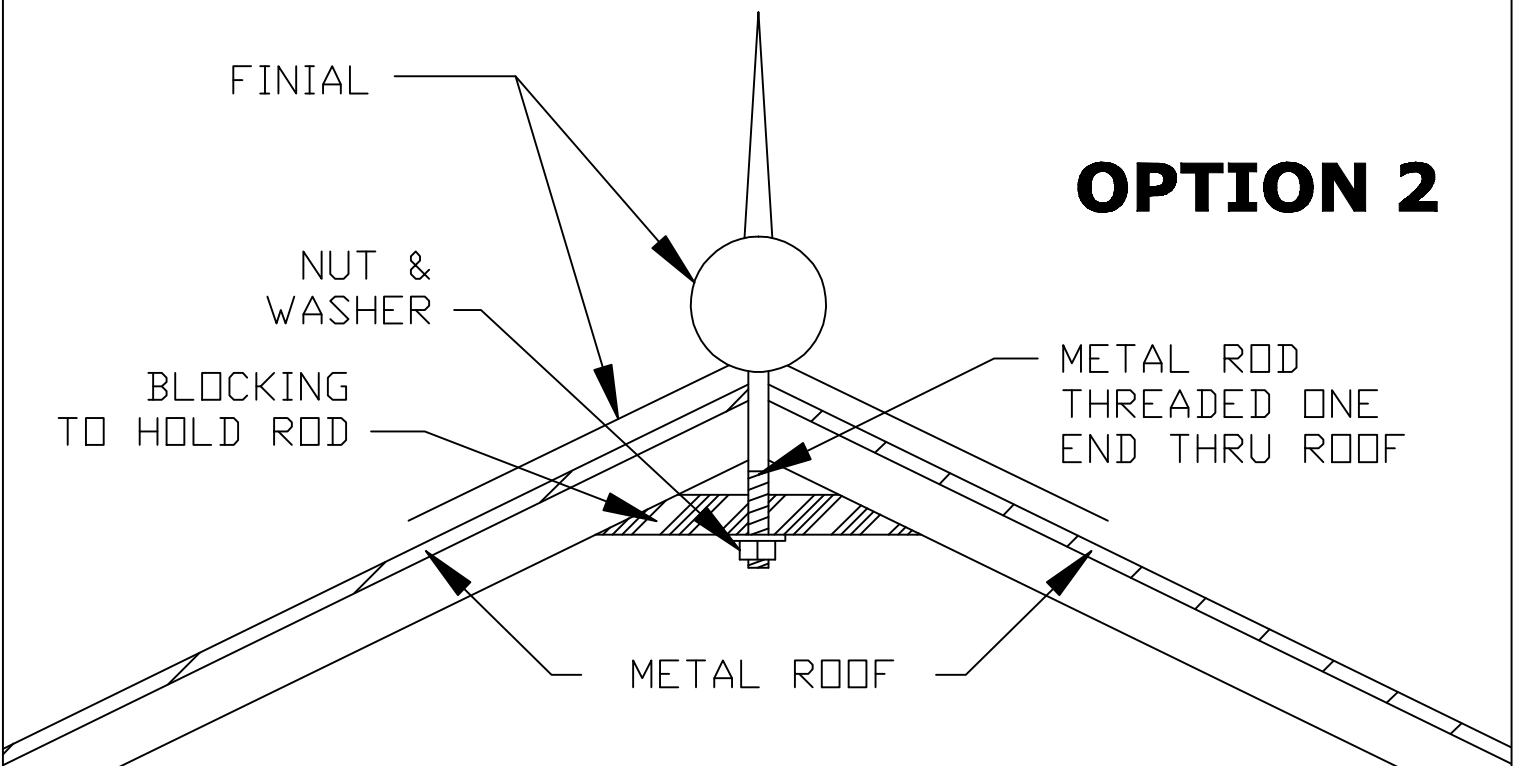

RUTLAND GUTTER SUPPLY LLC

rutlandguttersupply@yahoo.com Ph: 407-859-1119 Fax: 407-859-1123

FINIAL ATTACHED TO SHINGLE ROOF

FINIAL ATTACHED TO METAL ROOF

CUSTOM ORDERS CAN NOT BE RETURNED