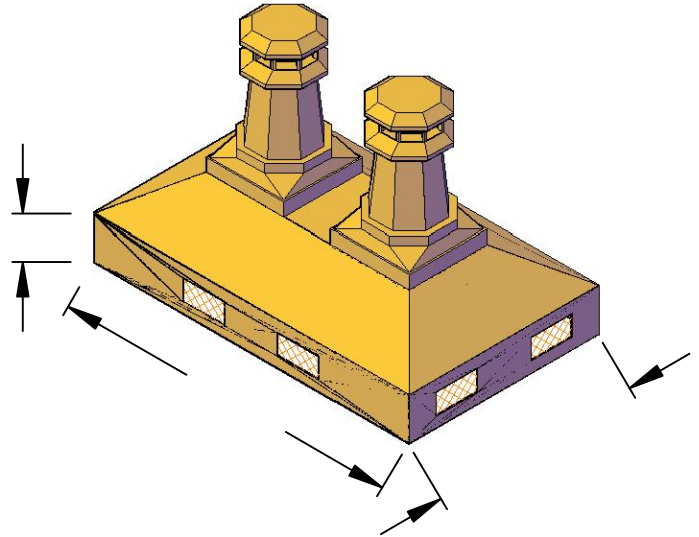

## CHIMNEY POT MULTI-FLUE

### ORDER FORM

**PLAN VIEW**

**ISO VIEW**

**\* PLEASE FILL IN MISSING DIMENSIONS\***

VENT OPENNING  
3-1/4'x2'

**FRONT VIEW**

<b>Company:</b>	<b>Item:</b>
<b>Invoice:</b>	<b>Material:</b>
<b>PO#:</b>	<b>Notes:</b>
<b>Architect:</b>	
<b>Contractor:</b>	
<b>Date:</b>	
<b>Approved by:</b>	
<b>Signature:</b>	