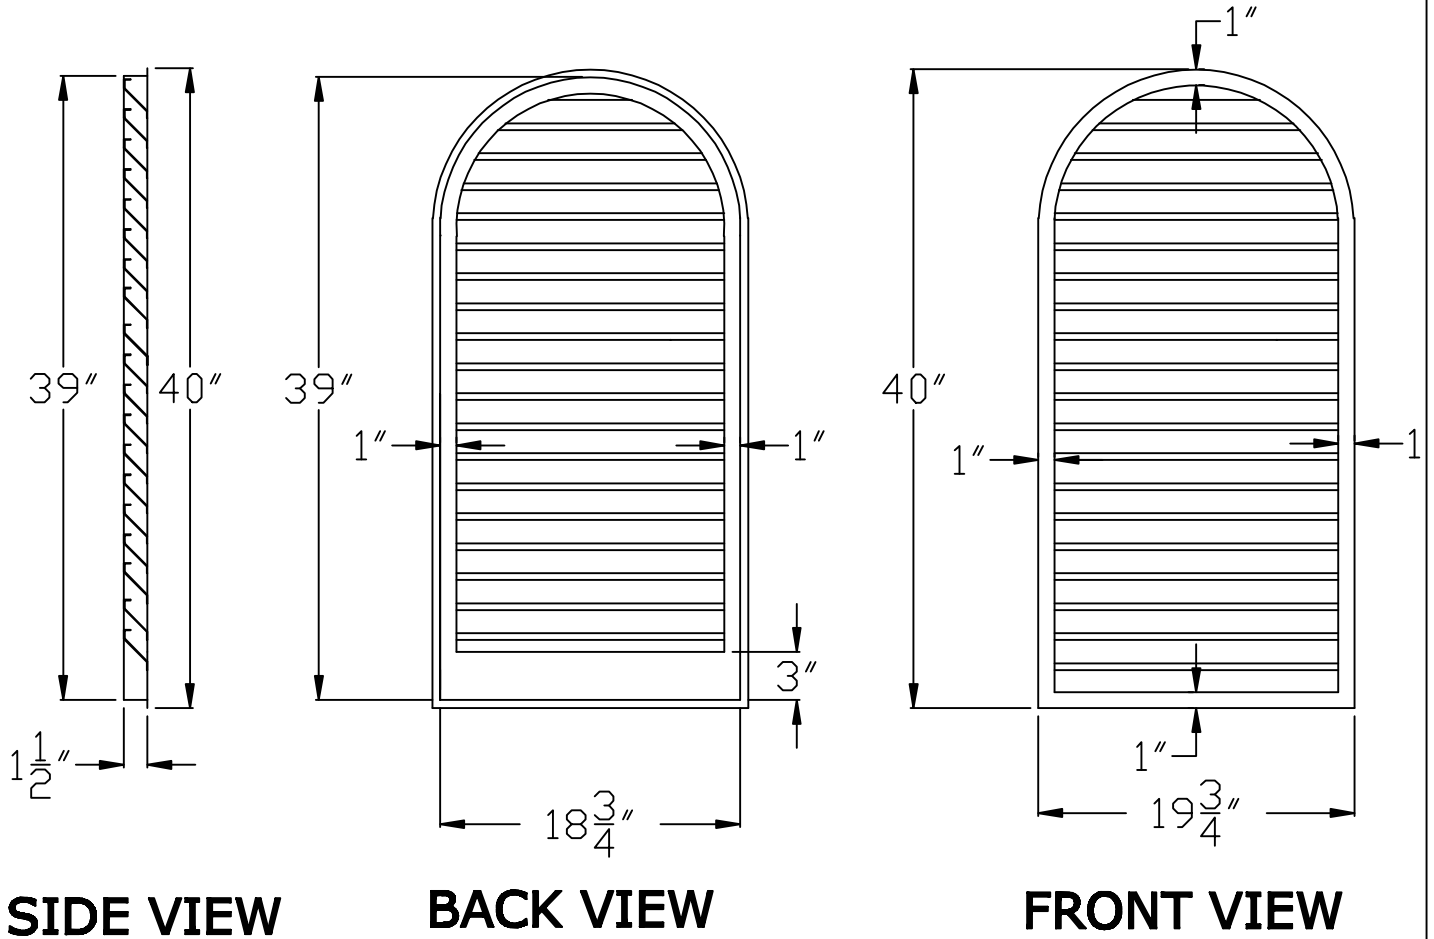

# Rutland Gutter Supply Inc

rutlandguttersupply@yahoo.com Ph: 407-859-1119 Fax: 407-859-1123

Scale: 1" = 1'-0"

LOUVER	LOUVER DEPTH	TOTAL BLADES	NET FREE AREA
18 3/4"	1 1/2"	19	79.52"

<b>Company:</b>	<b>Item: 20" X 40" LOUVER</b>
<b>Invoice:</b>	<b>Material:</b>
<b>PO#:</b>	<b>Notes:</b>
<b>Architect:</b>	
<b>Contractor:</b>	
<b>Date:</b>	
<b>Approved by:</b>	
<b>Signature:</b>	