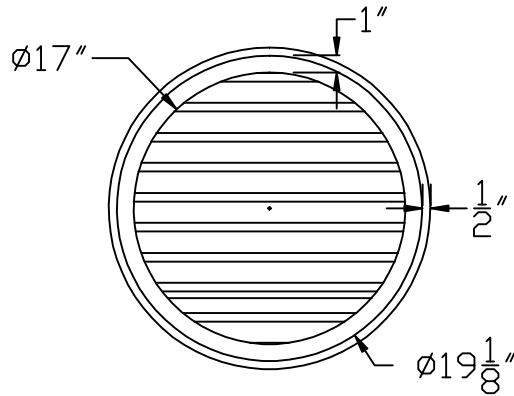

RUTLAND GUTTER SUPPLY LLC

rutlandguttersupply@yahoo.com Ph: 407-859-1119 Fax: 407-859-1123

SMALL ROUND WALL-MOUNTED LOUVER VENT

SIDE VIEW

BACK VIEW

FRONT VIEW

LOUVER Ø	LOUVER DEPTH	TOTAL BLADES	NET FREE AREA
19 ¹ / ₈ "	1 ¹ / ₂ "	11	42.63 ² "

Scale: 1" = 1'-0"

Company:	Item:
Invoice:	Material:
PO#:	Notes:
Architect:	
Contractor:	
Date:	
Approved by:	
Signature:	

CUSTOM ORDERS CAN NOT BE RETURNED