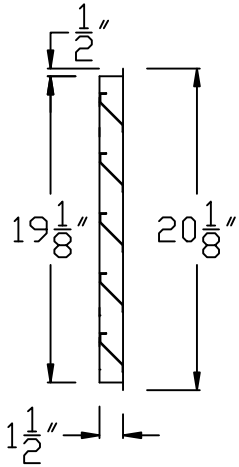

RUTLAND GUTTER SUPPLY LLC

rutlandguttersupply@yahoo.com Ph: 407-859-1119 Fax: 407-859-1123

SMALL ROUND WALL-MOUNTED LOUVER VENT

SIDE VIEW

BACK VIEW

FRONT VIEW

LOUVER Ø	LOUVER DEPTH	TOTAL BLADES	NET FREE AREA
19 ¹ / ₈ "	1 ¹ / ₂ "	11	42.63 ² "

Scale: 1" = 1'-0"

Company:	Item:
Invoice:	Material:
PO#:	Notes:
Architect:	
Contractor:	
Date:	
Approved by:	
Signature:	

CUSTOM ORDERS CAN NOT BE RETURNED