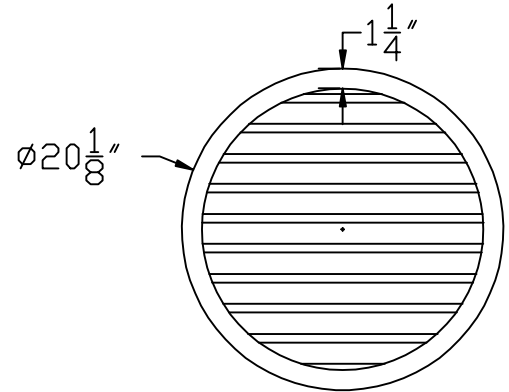

RUTLAND GUTTER SUPPLY LLC

rutlandguttersupply@yahoo.com Ph: 407-859-1119 Fax: 407-859-1123

SMALL ROUND WALL-MOUNTED LOUVER VENT

SIDE VIEW

BACK VIEW

FRONT VIEW

LOUVER Ø	LOUVER DEPTH	TOTAL BLADES	NET FREE AREA
19 ¹ / ₈ "	1 ¹ / ₂ "	11	42.63 ² "

Scale: 1" = 1'-0"

Company:	Item:
Invoice:	Material:
PO#:	Notes:
Architect:	
Contractor:	
Date:	
Approved by:	
Signature:	

CUSTOM ORDERS CAN NOT BE RETURNED