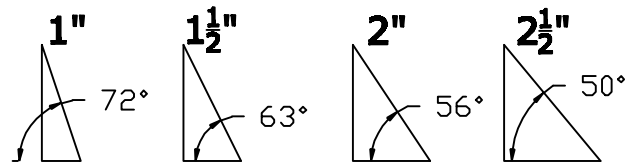

### WEDGES

SIZE	PITCH	ANGLE
1"	2/12 - 4/12	72°
1 ½"	5/12 - 6/12	63°
2"	7/12 - 8/12	56°
2 ½"	9/12 - 12/12	50°

<b>Company:</b>	<b>Item:</b>
<b>Invoice:</b>	<b>Material:</b>
<b>PO#:</b>	<b>Notes:</b>
<b>Architect:</b>	
<b>Contractor:</b>	
<b>Date:</b>	
<b>Approved by:</b>	
<b>Signature:</b>	