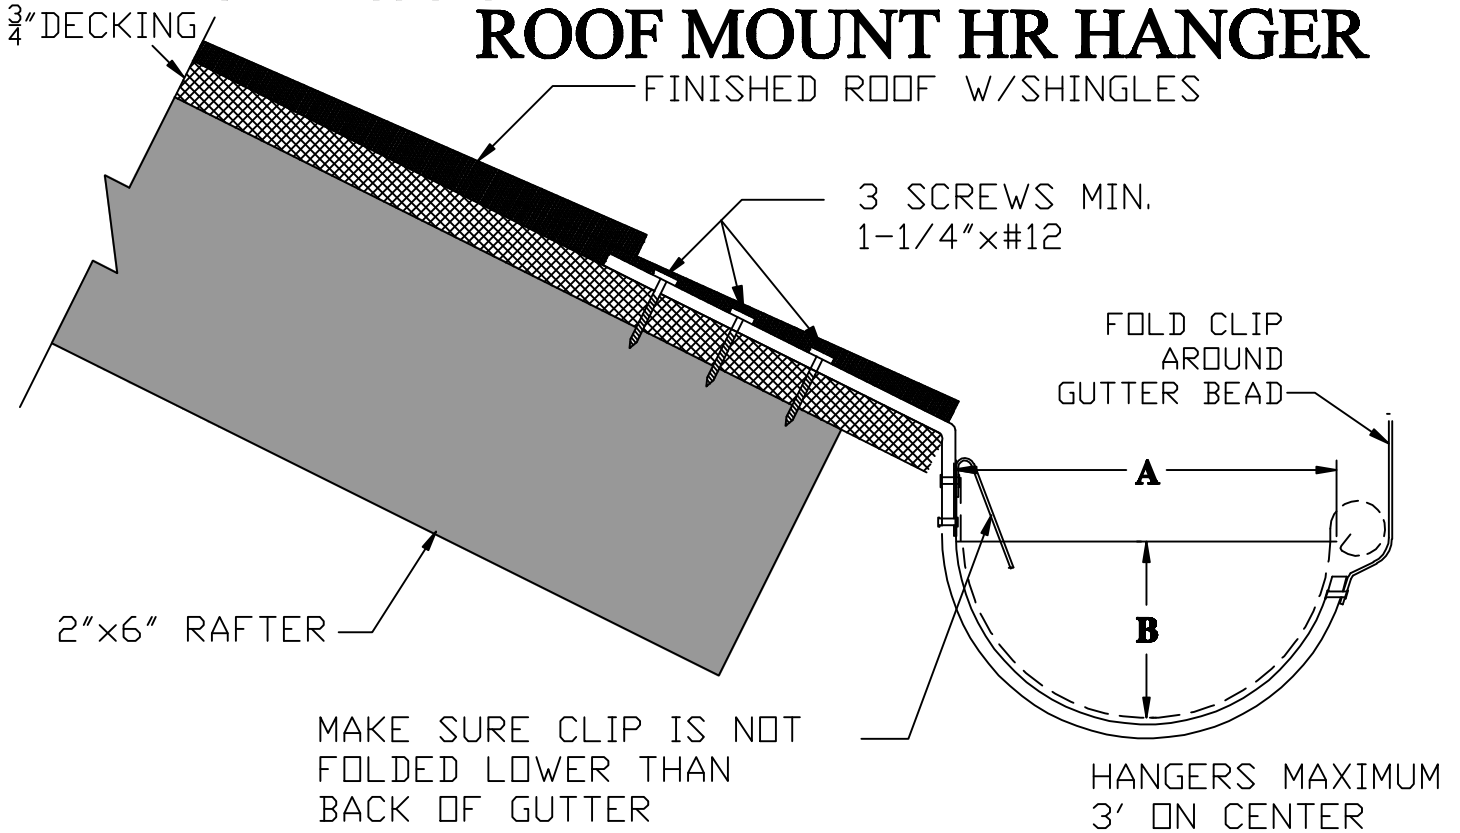

RUTLAND GUTTER SUPPLY LLC

rutlandguttersupply@yahoo.com Ph: 407-859-1119 Fax: 407-859-1123

ROOF MOUNT HR HANGER

TYPICAL HR GUTTER WITH BEAD OUTSIDE

TYPICAL HR GUTTER WITH BEAD INSIDE

GUTTER SIZE

A	B
5"	2 1/2"
6"	3"
7"	3 1/2"
8"	4"