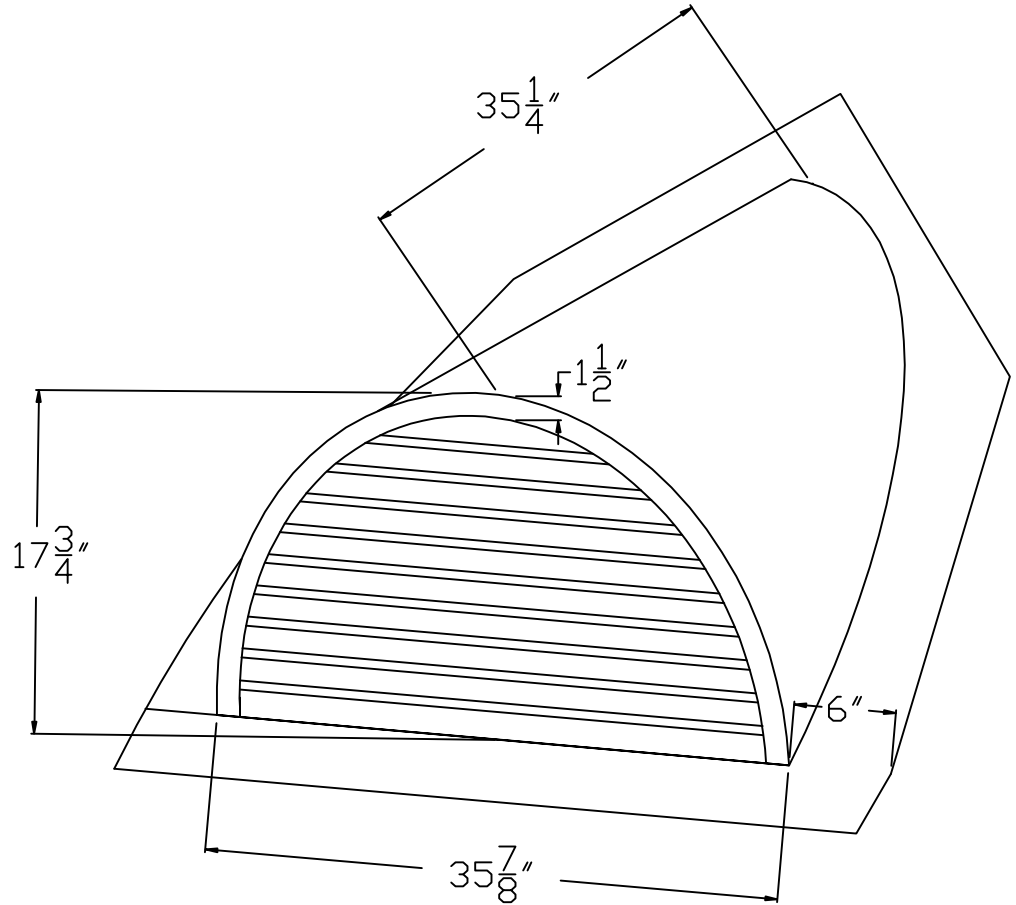

Rutland Gutter Supply Inc

rutlandguttersupply@yahoo.com Ph: 407-859-1119 Fax: 407-859-1123

WELDED ROOF DORMER W/ 7/12 ROOF PITCH

ROOF PITCH

1 1/2"

17 3/4"

9 LOUVERS

SIDE VIEW

ISO VIEW

Scale: 1" = 1'-0"

Company:

Item:

Invoice:

Material: COPPER

PO#:

Notes: