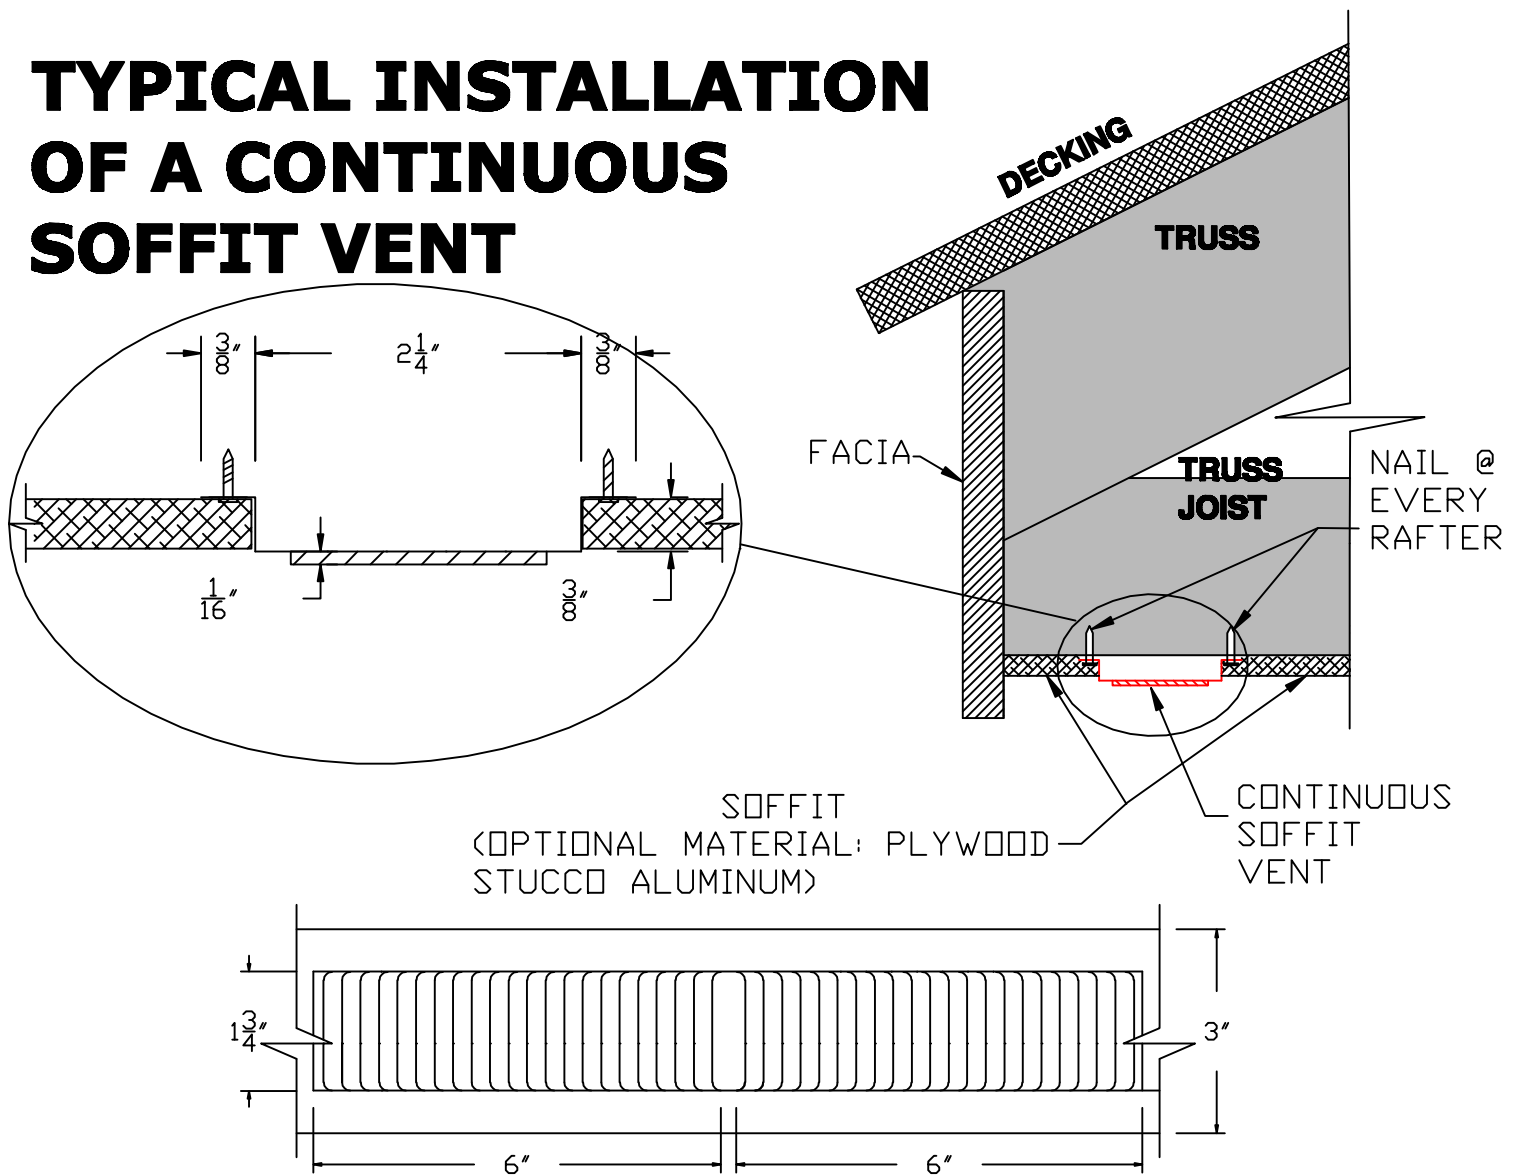

## TYPICAL INSTALLATION OF A CONTINUOUS SOFFIT VENT

### SOFFIT VENT- COPPER ONLY

Like the Vented Drip Edge, it has twenty two (22) 1.7" vents with alternating left and right openings every six (6) inches. It allows 9.2<sup>2</sup> inches of Net-Free air per linear foot.

## SOLD IN 8' LENGTHS ONLY