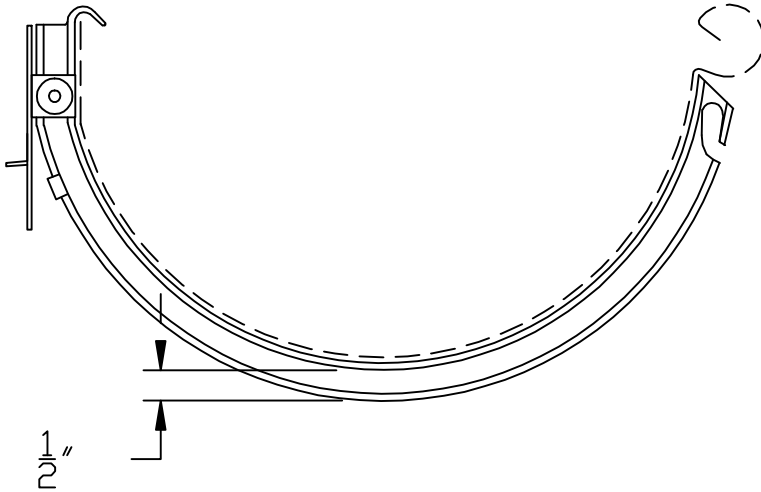

Rutland Gutter Supply Inc

rutlandguttersupply@yahoo.com Ph: 407-859-1119 Fax: 407-859-1123

#10 COMBO HANGER

SIDE VIEW

AVAILABLE IN 5" OR 6"
COPPER, POWDER COATED
OR GALVINIZED

TYPICAL GUTTER PROFILE
WITH BEAD ROLLED OUTSIDE

FRONT VIEW

TYPICAL GUTTER PROFILE
WITH BEAD ROLLED INSIDE

Company:	Item: #10 Combo Hanger
Invoice:	Material: COPPER, POWDER COATED OR GALVINIZED
PO#:	Notes:
Architect:	
Contractor:	
Date:	
Approved by:	
Signature:	