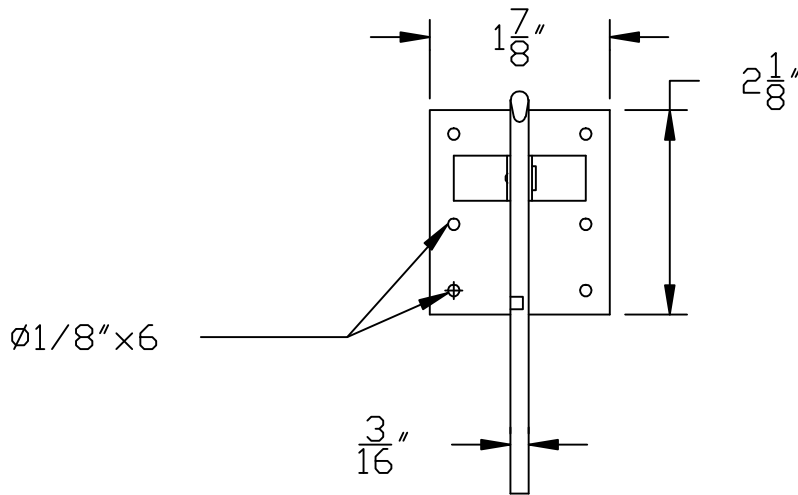

Rutland Gutter Supply Inc

rutlandguttersupply@yahoo.com Ph: 407-859-1119 Fax: 407-859-1123

#10 COMBO HANGER

SIDE VIEW

AVAILABLE IN 5" OR 6"
COPPER, POWDER COATED
OR GALVINIZED

TYPICAL GUTTER PROFILE
WITH BEAD ROLLED OUTSIDE

FRONT VIEW

TYPICAL GUTTER PROFILE
WITH BEAD ROLLED INSIDE

Company:	Item: #10 Combo Hanger
Invoice:	Material: COPPER, POWDER COATED OR GALVINIZED
PO#:	Notes:
Architect:	
Contractor:	
Date:	
Approved by:	
Signature:	