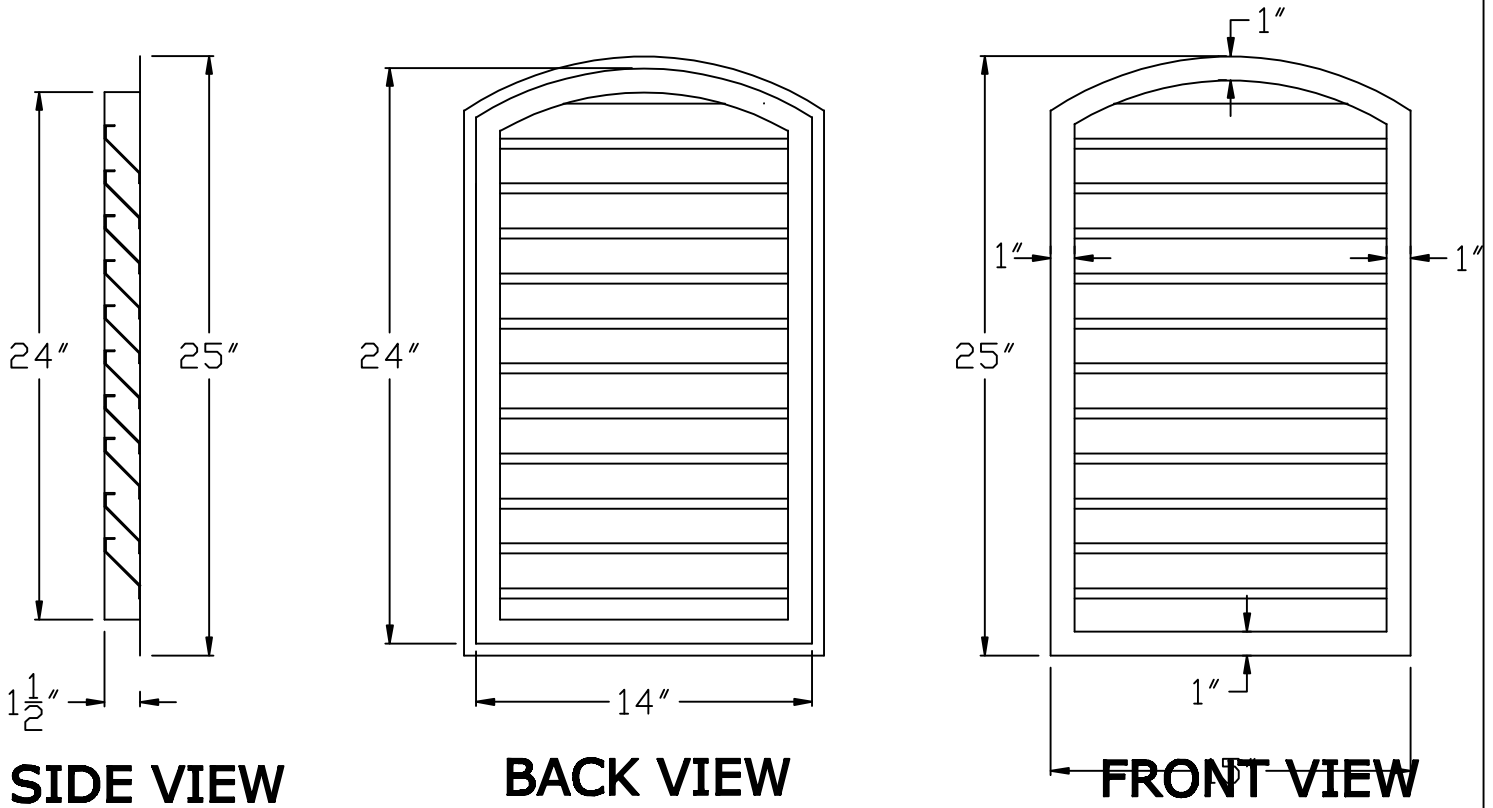

# Rutland Gutter Supply Inc

rutlandguttersupply@yahoo.com Ph: 407-859-1119 Fax: 407-859-1123

LOUVER	LOUVER DEPTH	TOTAL BLADES	NET FREE AREA
14"	1/2"	10	50 <sup>2</sup> "

Scale: 1 1/2" = 1'-0"

<b>Company:</b>	<b>Item:</b>
<b>Invoice:</b>	<b>Material:</b>
<b>PO#:</b>	<b>Notes:</b>
<b>Architect:</b>	
<b>Contractor:</b>	
<b>Date:</b>	
<b>Approved by:</b>	
<b>Signature:</b>	